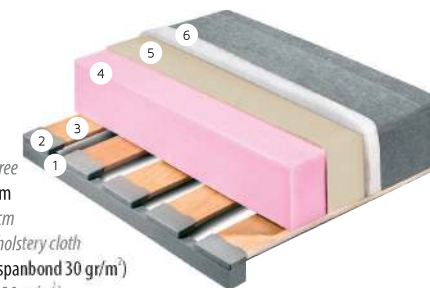

Jastuk - Štof Victoria 9

Jastuk - Eko koža Colorado Elephant

Jastuk - Štof Cristal D2

Poprečni presek sedišta / Seat's cross-cut:

1. Čelični ram / Steel frame
2. Gumirani oslonac latofleks letvice
Rubberized support made of LATOFLEX laths
3. Latoflex letvica izrađena od sedmoslojne laminirane brezovine
LATOFLEX laths are made of seven-layer laminated birch tree
4. Poliuretanska pena spec. težine 25 kg/m³ - debljina 10 cm
Polyurethane foam with specific weight of 25 kg/m³ - 10 cm
5. Dušek navlaka (mebl štof - pliš) / The mattress cover (upholstery cloth)
6. Skidajuća navlaka (štof, poliestersko vlakno 300 gr/m², spanbond 30 gr/m²)
Removable cover (fabric, polyester 300 gr/m², span-bond 30 gr/m²)