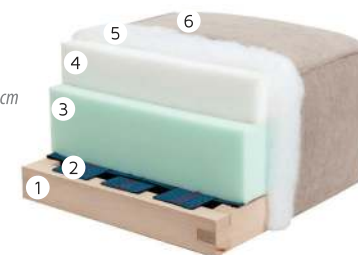

sofa
sofa
240x108x94 cm

trosed bez mehanizma
sofa without mechanism
210x108x94 cm