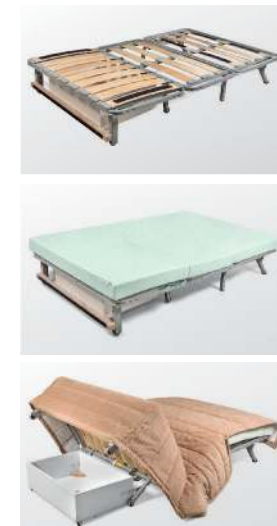

Poprečni presek sedišta / Seat's cross-cut:

1. Čelični ram / Steel frame
2. Gumirani oslonac latofleks letvice
Rubberized support made of LATOFLEX laths
3. Latofleks letvica izrađena od sedmoslojne laminirane brezovine
LATOFLEX laths are made of seven-layer laminated birch tree
4. PU pena specijalne težine 25kg/m³ - 10cm
Polyurethane foam with specific weight of 25 kg/m³ - 10 cm
5. Dušek navlaka (spanbond 60g/m² poliest. vlakno 30g/m² spanbond 12g/m²)
The mattress cover (span-bond 60 gr/m², polyester 30 gr/m², span-bond 12 gr/m²)
6. Skidajuća navlaka (štof, poliest. vlakno 300g/m² spanbond 30g/m²)
Removable cover (fabric, polyester 300 gr/m², span-bond 30 gr/m²)