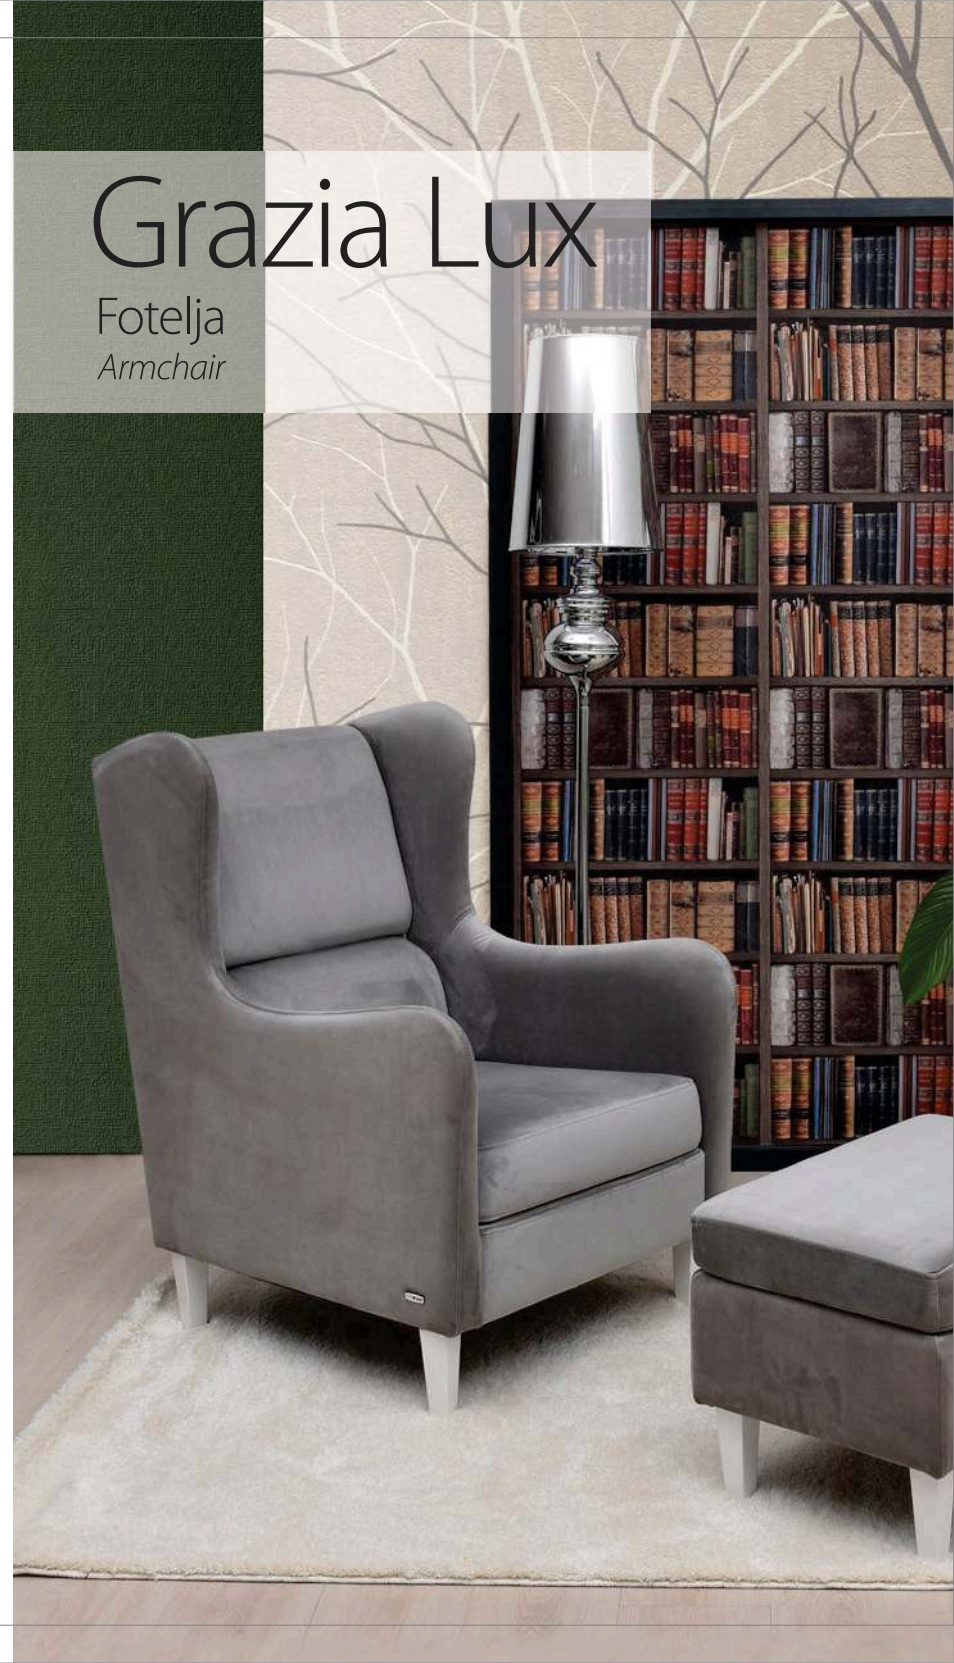

Fotelje

Armchairs

Komforne fotelje Matis-MEBL-a zahvaljujući modernom dizajnu i proporcionalnim oblicima oplemeniće svaki dom toplinom koja mu je potrebna. Uz ergonomski idealnu konstrukciju i bogatu paletu boja, nudimo Vam pregršt opcija kada je odabir fotelja u pitanju. Neka Vaši razgovori sa najbližima, gledanje televizije ili čitanje omiljene knjige proteknu u najprijatnijem položaju. Prepustite se trenucima opuštanja i iskusite viši stepen udobnosti sa Matis-MEBL foteljama.

Armchairs of Matis-MEBL armchairs design line, modern, proportional and comfortable, are creating warm and pleasant ambient for every home. Ergonomically ideal construction and complete palette of colors can meet varieties of design options and ideas. Enjoy your favorite moments with your dearests, watching tv or reading your favorite book more comfortable. Enjoy your moments of relax and taste higher level of comfort with Matis-MEBL armchairs.

Grazia Lux

Fotelja
Armchair