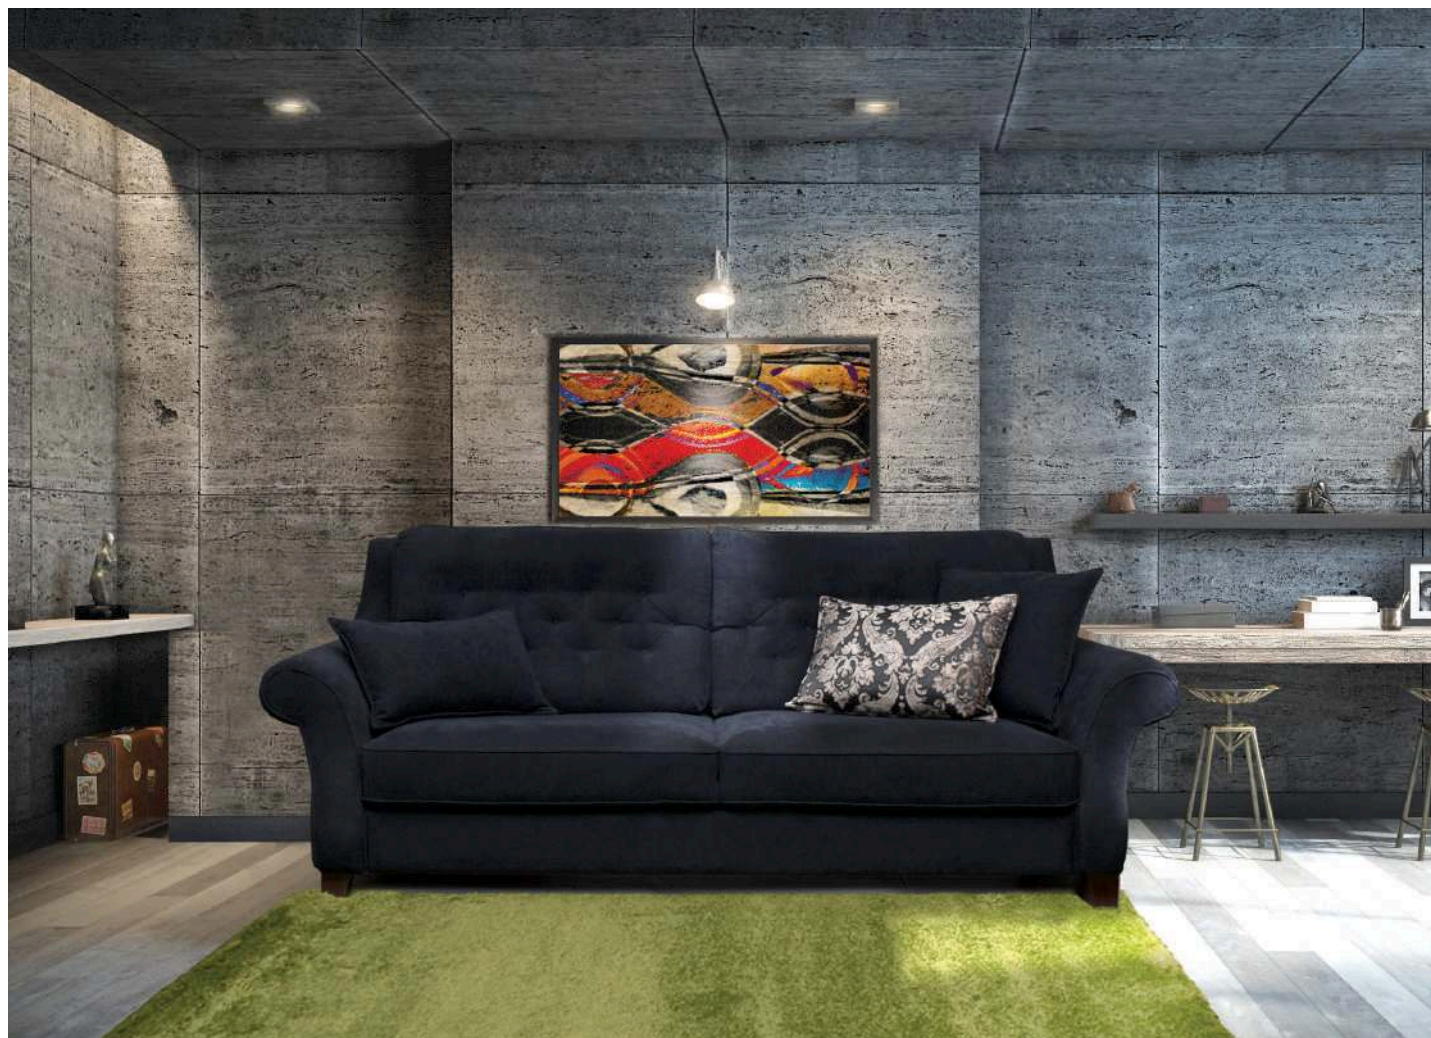

Riccarda set is highest quality furniture set. Conceptualized as perfect fusion of modern and style design it can easily utilize every home space. Set elements are extended sofa, multifunctional sofa (with or without sleeping mechanism), loveseat, armchair and tabouret. Sofa with sleeping mechanism has seat area made of highly elastic HR foam that combined with latoflex frame reaches the maximum of comfort. Sleeping mechanism consists of latoflex frame and very comfortable mattress. We have created 5 elements in three upholstery highquality pattern designs of fabric Burkley with design options possibility in other fabrics up to individual customer needs. Additionally, decorative pillows in two colors of fabric Emporia (produced by Mercis), filled with silicone that provides the full comfort. Both fabrics proved excellent results in cigarette and Martindale test.