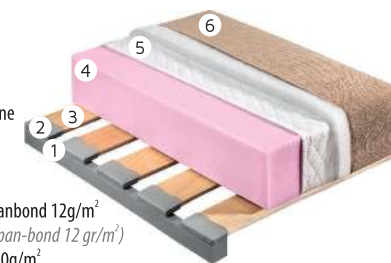

Poprečni presek sedišta / Seat's cross-cut:

1. Čelični ram / Steel frame
2. Gumirani oslonac latofleks letvice
  Rubberized support made of LATOFLEX laths
3. Latofleks letvica izrađena od sedmoslojne laminirane brezovine
  LATOFLEX laths are made of seven-layer laminated birch tree
4. PU pena specijalne težine 25kg/m³ - 10cm
  Polyurethane foam with specific weight of 25 kg/m³ - 10 cm
5. Dušek navlaka (spanbond 60g/m² poliest. vlakno 30g/m² spanbond 12g/m²)
  The mattress cover (span-bond 60 gr/m², polyester 30 gr/m², span-bond 12 gr/m²)
6. Skidajuća navlaka (štof, poliest. vlakno 300g/m² spanbond 30g/m²)
  Removable cover (fabric, polyester 300 gr/m², span-bond 30 gr/m²)