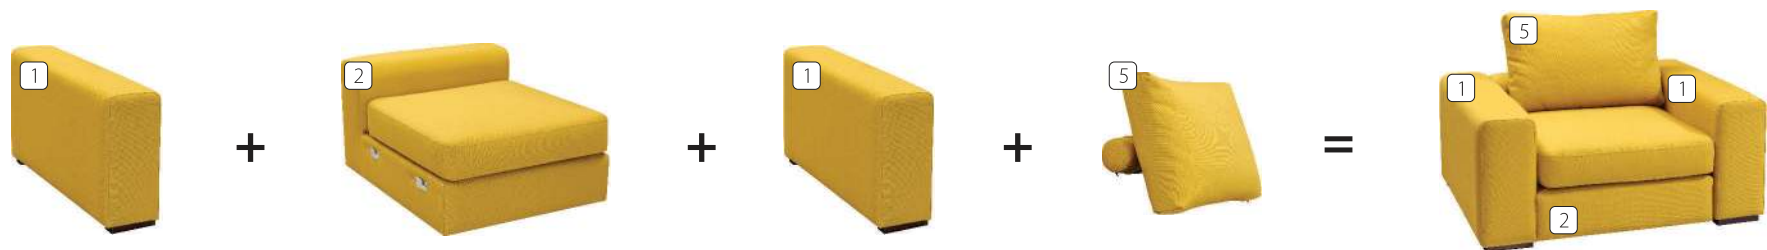

Fotelja / Armchair