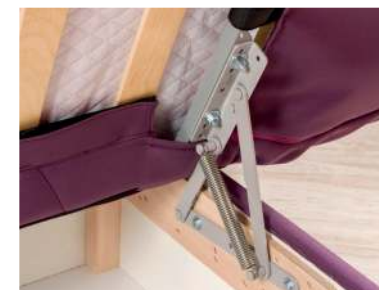

Dimenzije / Dimensions (cm)							Transport / Transportation				UNUTRAŠNJI MATERIJALI / Inside materials					OPREMA / Equipment					
Naziv Name	Dužina Length	Širina Width	Dubina Depth	Visina Height	Visina sedišta Seat height	Dubina sedišta Seat depth	Površina za spavanje Sleeping area	Masa Weight (kg)	Broj koleta Collete No	Dimenzije koleta Collete dimension (cm)	Zapr. Volume (m³)	Sedište Seat	Naslon Back	Površina za spavanje Sleeping area	Konstrukcija Construction	Orijentacija Orientation	Funkcija za spavanje Sleeping function	Kutija za posteljinu Bed storage Box	Nogice Legs	Naslon jastuci Back side Pillows	Mali jastuci Small Pillows
Spider	200	85	/	85	44	80	200 x 80	41	1	143 x 86 x 75	0,92	Poliuretanska pena Latofleks letvice <i>PU foam Latoflex</i>	Poliuretanska pena Latofleks letvice <i>PU foam Latoflex</i>	Poliuretanska pena Latofleks letvice <i>PU foam Latoflex</i>	Čelični profili, Latofleks letvice, Bukva, Iverica 18 mm Lesonit HDF <i>Steel frame, latoflex, beech, chipboard 18 mm HDF 3 mm</i>	/	DA Yes	DA Yes	Plastične 4 kom <i>Plastic 4 pcs</i>	2 kom 2 pcs	/